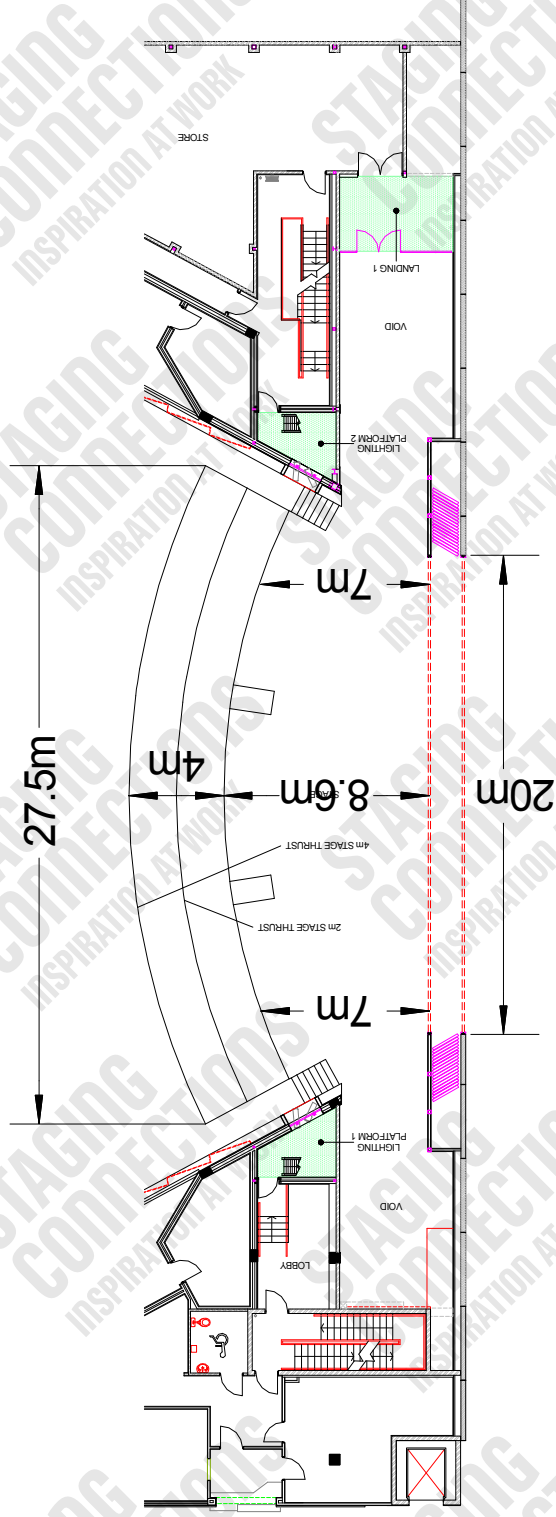

PCEC Riverside Theatre Stage Dimensions

21 MOUNTS BAY ROAD,
PERTH, WA. 6000, AUSTRALIA.
TEL.: (618) 9338-0300
FAX.: (618) 9338-0309
www.stagingconnections.com

CLIENT
EVENT TITLE/DESCRIPTION
%db("EVENT_TITLE")
EVENT DATE
%db("EVENT_DATE")
TECHNICAL DIRECTOR/ACCOUNT MGR.
%db("TD_AM")
DRAWN BY
%db("DRAWN_BY")
CHECKED BY
%db("CHECKED_BY")
APPROVED BY
%db("APPROVED_BY")
JOB NO.
%db("JOB_NO")
DRAWING DATE
%db("DRAWING_DATE")
REVISION DATE
%db("REVISION_DATE")
FILENAME
Audit-LXPlatforms_A4*

DO NOT SCALE FROM DRAWING.
ALL MEASUREMENTS TO BE
VERIFIED ON SITE.
SITE INSPECTION ALWAYS REQUIRED.
THIS DRAWING IS THE PROPERTY OF
STAGING CONNECTIONS
AND IS SUBJECT TO CHANGE
WITHOUT NOTICE.
REPRODUCTION IN WHOLE OR PART
WITHOUT WRITTEN PERMISSION
IS PROHIBITED.

© STAGING CONNECTIONS

RIVERSIDE THEATRE

LIGHTING PLATFORMS
LEVELS 1 - 2 - 3

PERTH CONVENTION CENTRE
EXHIBITION CENTRE
WESTERN AUSTRALIA