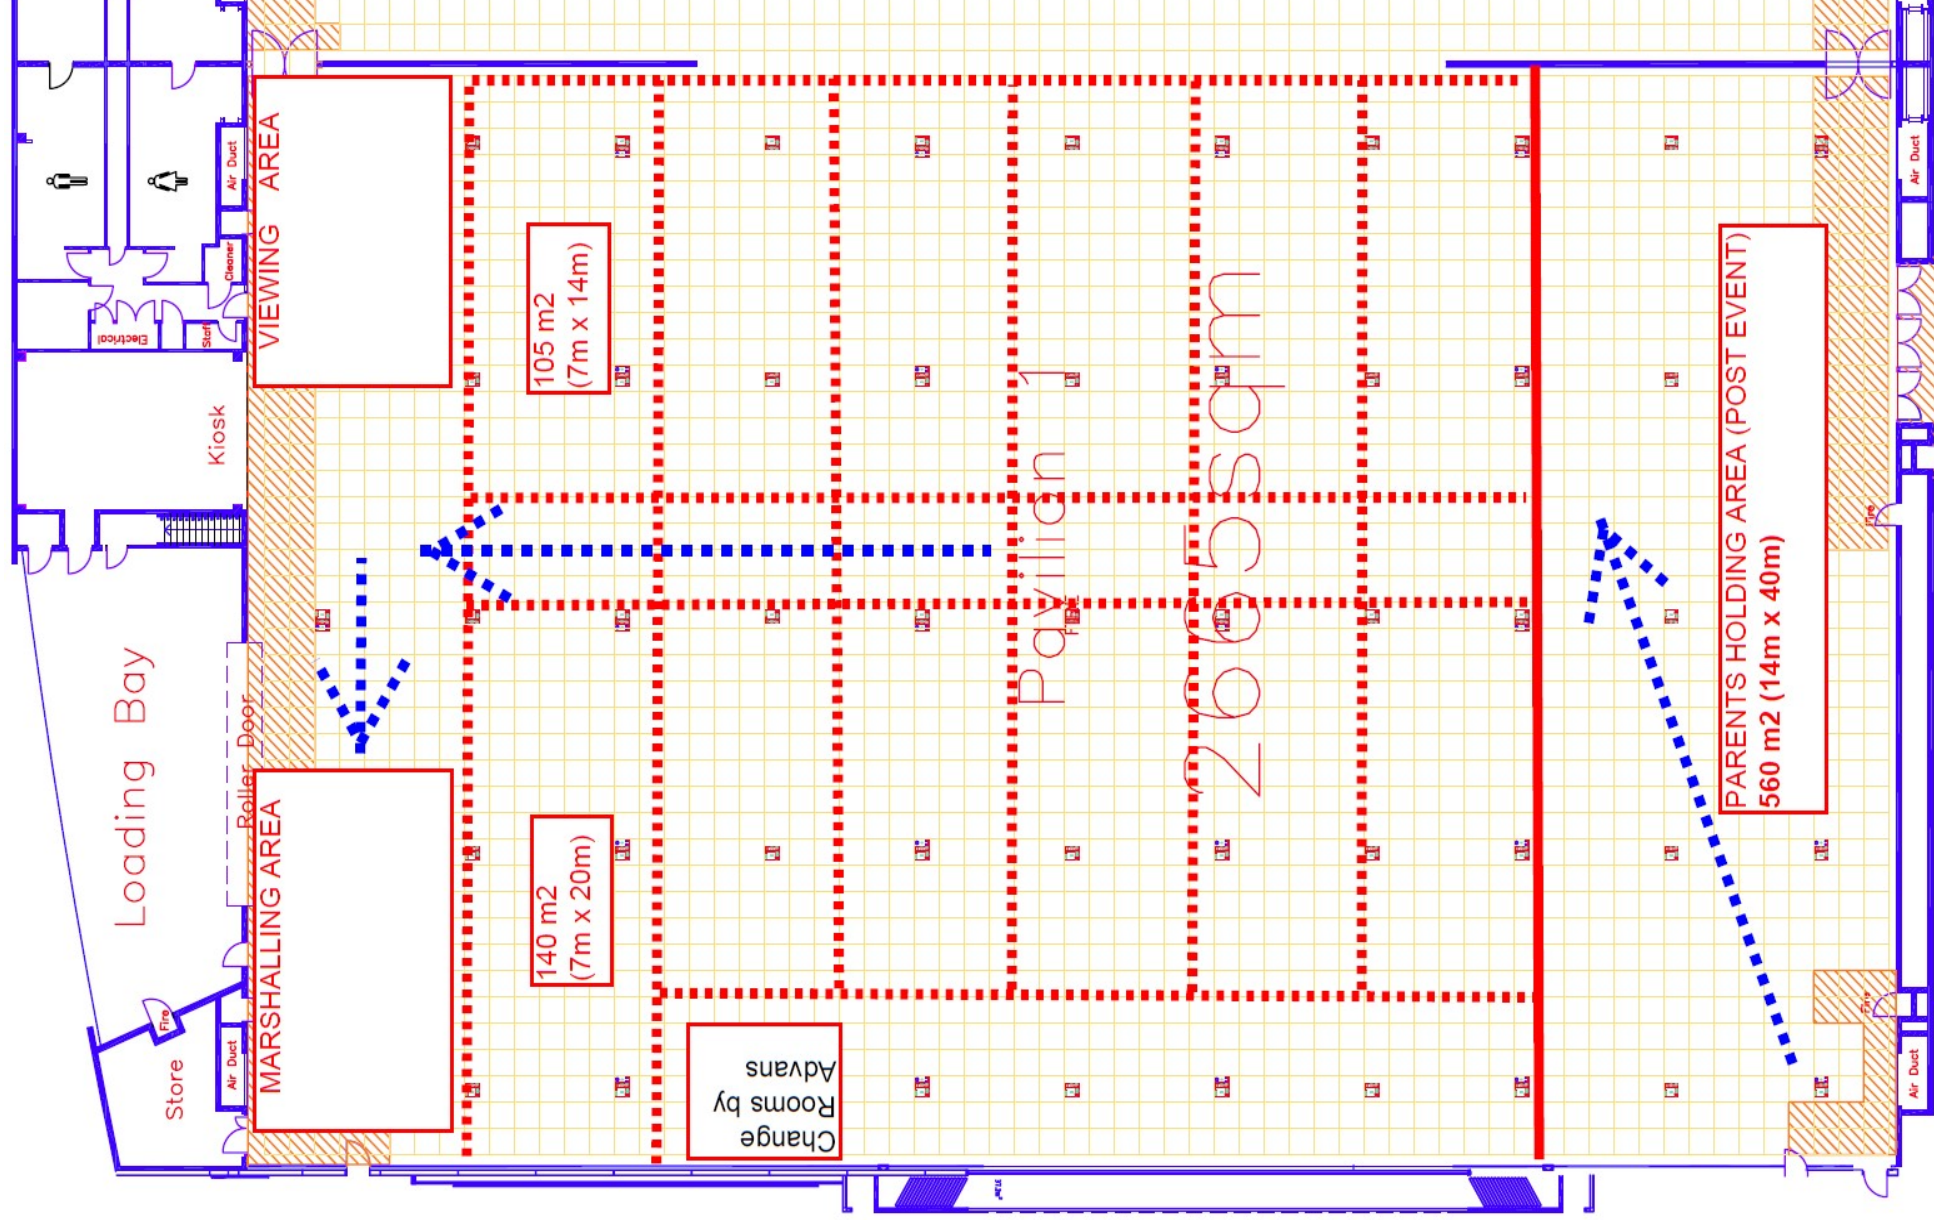

© STAGING CONNECTIONS

RIVERSIDE THEATRE

LIGHTING PLATFORMS
LEVELS 1 - 2 - 3

PERTH CONVENTION CENTRE
EXHIBITION CENTRE
WESTERN AUSTRALIA

Parents Holding Area - Pavilion 1

PCEC - Vehicle Holding Area & Loading Docks

KEY

 VEHICLE HOLDING AREA TO LOADING DOCK

 ACCESS ROUTES TO VEHICLE HOLDING AREA AND LOADING DOCK

 TRAFFIC LIGHTS

ACCESS ROUTES TO VEHICLE HOLDING AREA AND LOADING DOCK

VIA SPRING STREET
At the bottom of Spring St turn right at the traffic lights onto Mounts Bay Rd. Once you are past the intersection turn left into the Vehicle Holding Area.