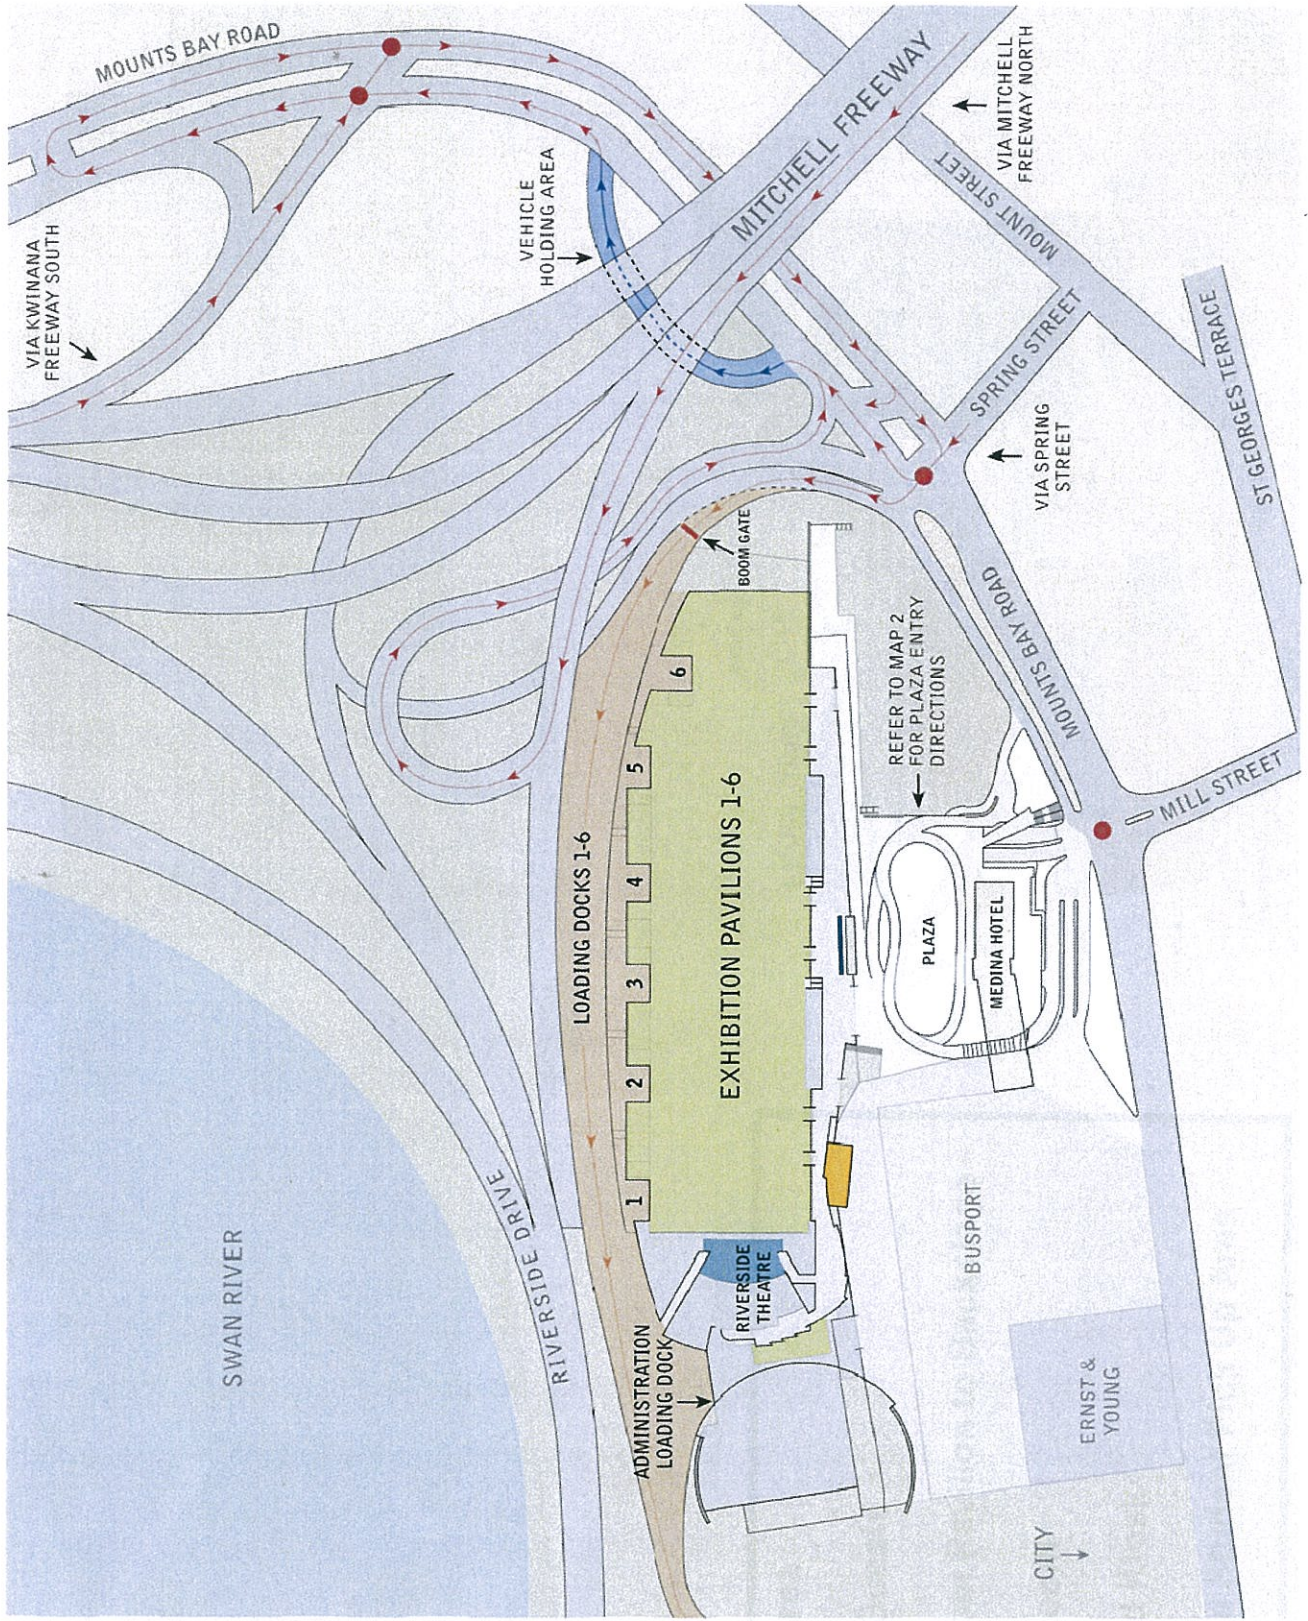

© STAGING CONNECTIONS

RIVERSIDE THEATRE

LIGHTING PLATFORMS
LEVELS 1 - 2 - 3

PERTH CONVENTION CENTRE
EXHIBITION CENTRE
WESTERN AUSTRALIA

Parents Holding Area - Pavilion 1

PCEC - Vehicle Holding Area & Loading Docks

KEY

 VEHICLE HOLDING AREA TO LOADING DOCK

 ACCESS ROUTES TO VEHICLE HOLDING AREA AND LOADING DOCK

 TRAFFIC LIGHTS

ACCESS ROUTES TO VEHICLE HOLDING AREA AND LOADING DOCK

VIA SPRING STREET
At the bottom of Spring St turn right at the traffic lights onto Mounts Bay Rd. Once you are past the intersection turn left into the Vehicle Holding Area.

VIA FREEWAY SOUTH
Take the Mounts Bay Rd exit. Turn right into Mounts Bay Rd, stay in the right hand lane. Approx 10 metres before the Spring St lights turn right into the vehicle holding area.

VIA FREEWAY NORTH
Take the Mounts Bay Rd exit. Turn left at Mounts Bay Rd then an immediate left into the vehicle holding area.

VEHICLE HOLDING AREA TO LOADING DOCK

One-way exit onto Mounts Bay Rd. Once on Mounts Bay Rd continue through the first set of traffic lights positioned in the right hand lane. Approx 30 metres through the lights use the U Turn area to change direction on Mounts Bay Rd. Continue to the Spring St lights turn right & veer left to the loading dock gatehouse.