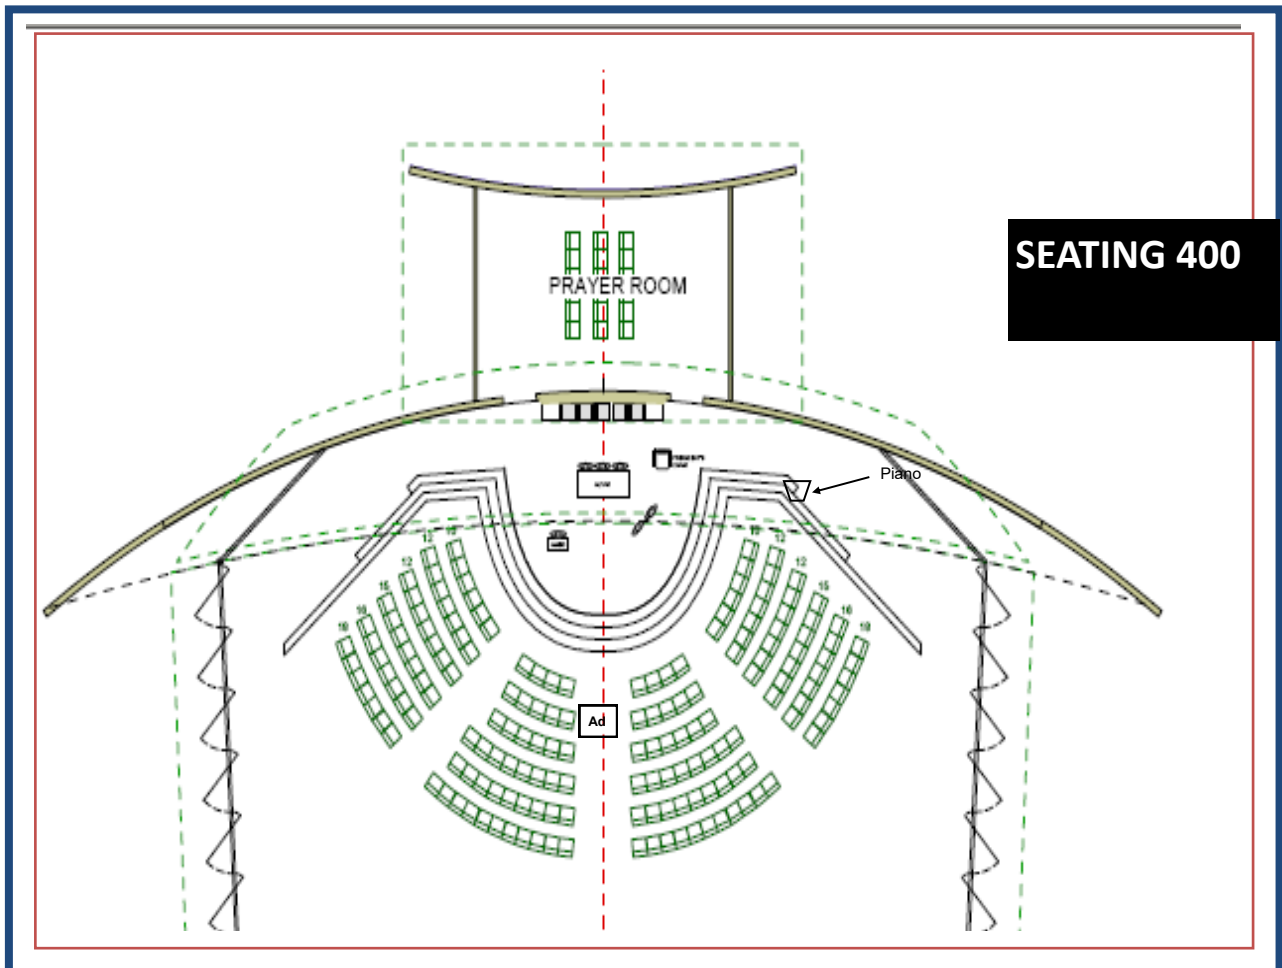

### Parking

**Parents/Visitors** should use the car park at Beach Road which is adjacent to the Chapel.

**NO CARS SHOULD PARK ALONG THE STREET VERGE ON BEACH ROAD.**

**Buses** should drop students off at the Chapel via the Beach Road car park. Buses should then exit the College and drive around the block and park in the bus embayment area off Mirrabooka Avenue. They may wait there until the performance concludes then drive around to Beach Road when students are ready to be picked up.

## MERCY COLLEGE

Cnr Beach Road & Mirrabooka Avenue, Koondoola

- Steps are 16-17cm high and 35cm deep
- There are the four stairs leading down to the carpet area and we will have about 4 metres space available at the front of the altar.
- Distance of 5m from steps to first row seats
- The width of the altar is 6 metres
- The space in front of the alter (semi-circle) is 3 metres in the middle.